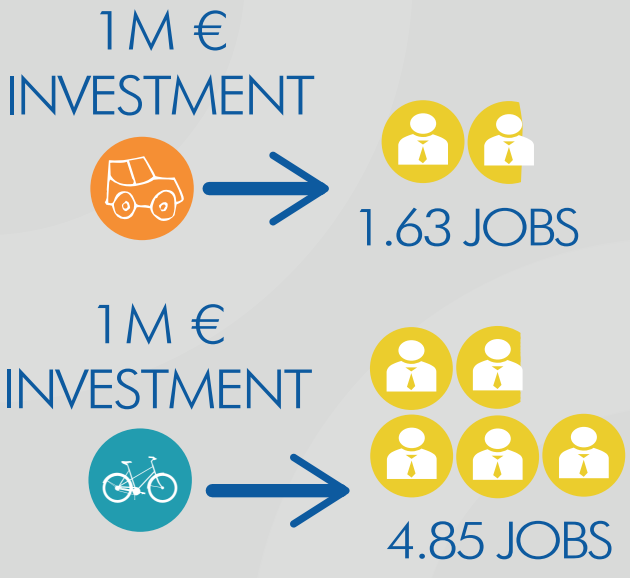

CYCLING FOR GROWTH INITIATIVE

ONE MILLION GREEN JOBS IN EU BY 2020

CYCLING INVESTMENT

€ ECONOMIC VALUE IN EU = € 205 BN

JOB BOOSTER

DOUBLE CYCLING = 1M JOBS

ECF gratefully acknowledges
financial support from the
European Commission

CYCLING FOR GROWTH INITIATIVE

Rue Franklin, 28 1000 Brussels, Belgium Phone: +32 2 880 92 47 Fax: +32 2 880 92 75 office@ecf.com

www.ecf.com