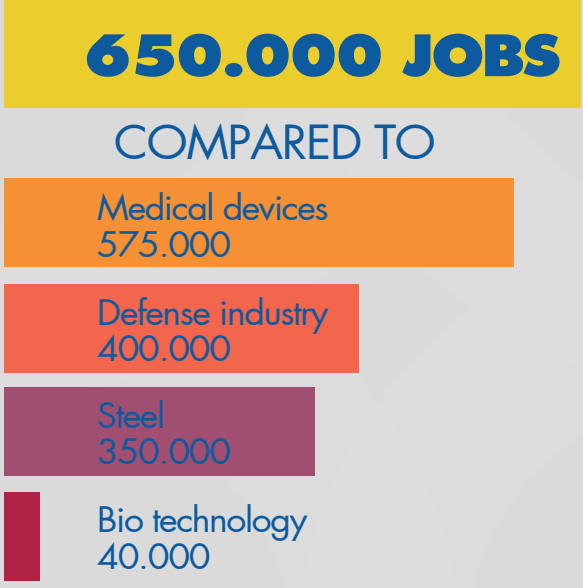

CYCLING FOR GROWTH INITIATIVE

ONE MILLION GREEN JOBS IN EU BY 2020

CYCLING INVESTMENT

€ ECONOMIC VALUE IN EU = € 205 BN

JOB BOOSTER

DOUBLE CYCLING = 1M JOBS

ECF gratefully acknowledges
financial support from the
European Commission