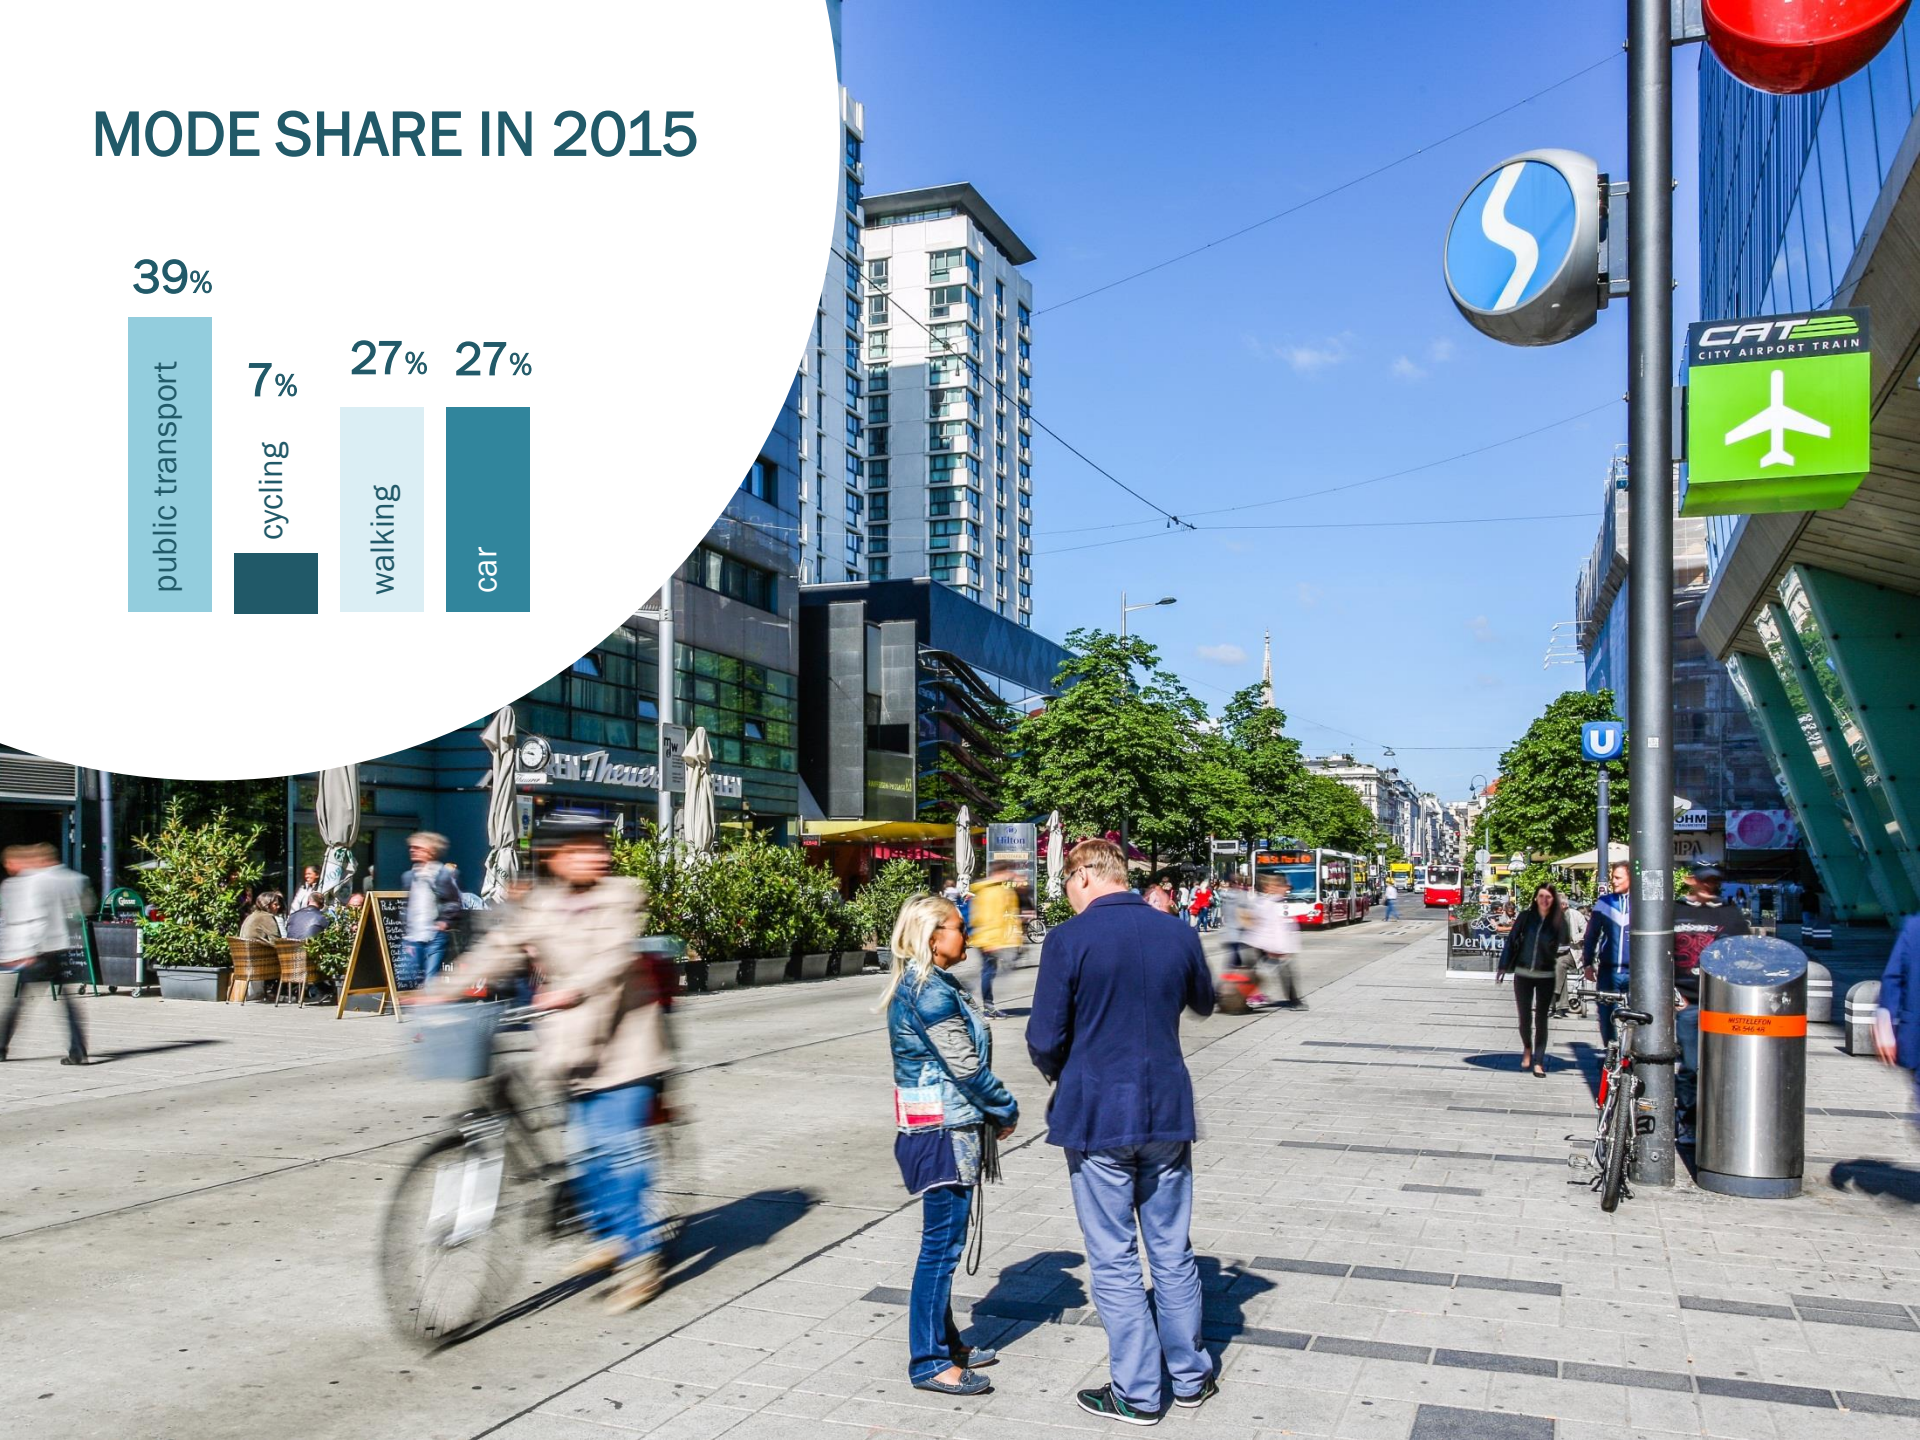

# VIENNA

LIVEABLE ROBUST LEARNING PROSPEROUS

MARIA VASSILAKOU  
Deputy Mayor and Executive City Councillor  
City of Vienna, Austria

**30,000 new  
residents each year**

# MODE SHARE IN 2015

39%

7%

27%

27%

1,300 km  
bicycle infrastructure

Mariahilfer Strasse  
60,000 people a day

A modern playground with yellow poles and white circular text overlays. The playground features a green safety mat, a slide, and a climbing net. In the background, there are modern apartment buildings and trees. The sky is clear and blue.

liveable

robust

learning

prosperous

reconsider and redefine the  
purpose of public space