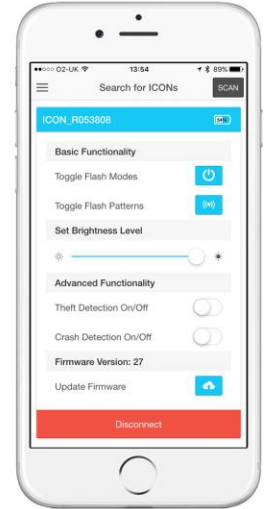

SEE.SENSE PLATFORM FOR IMPROVED CYCLIST SAFETY AND SMART CITIES

Irene McAleese
Dr Aleksandar Novakovic
See.Sense

Professor Adele Marshall
Queens University Belfast

SEE.SENSE®

THE SEE.SENSE PLATFORM

SEE.SENSE®

PATENT PENDING TECHNOLOGY

1\

Sensor technology gives the lights situational awareness.

2\

Advanced algorithms identify crash & theft events in real time.

Development of near-miss events and detection of potholes is underway with a pilot study in Northern Ireland and with our kickstarter beta testers around the world.