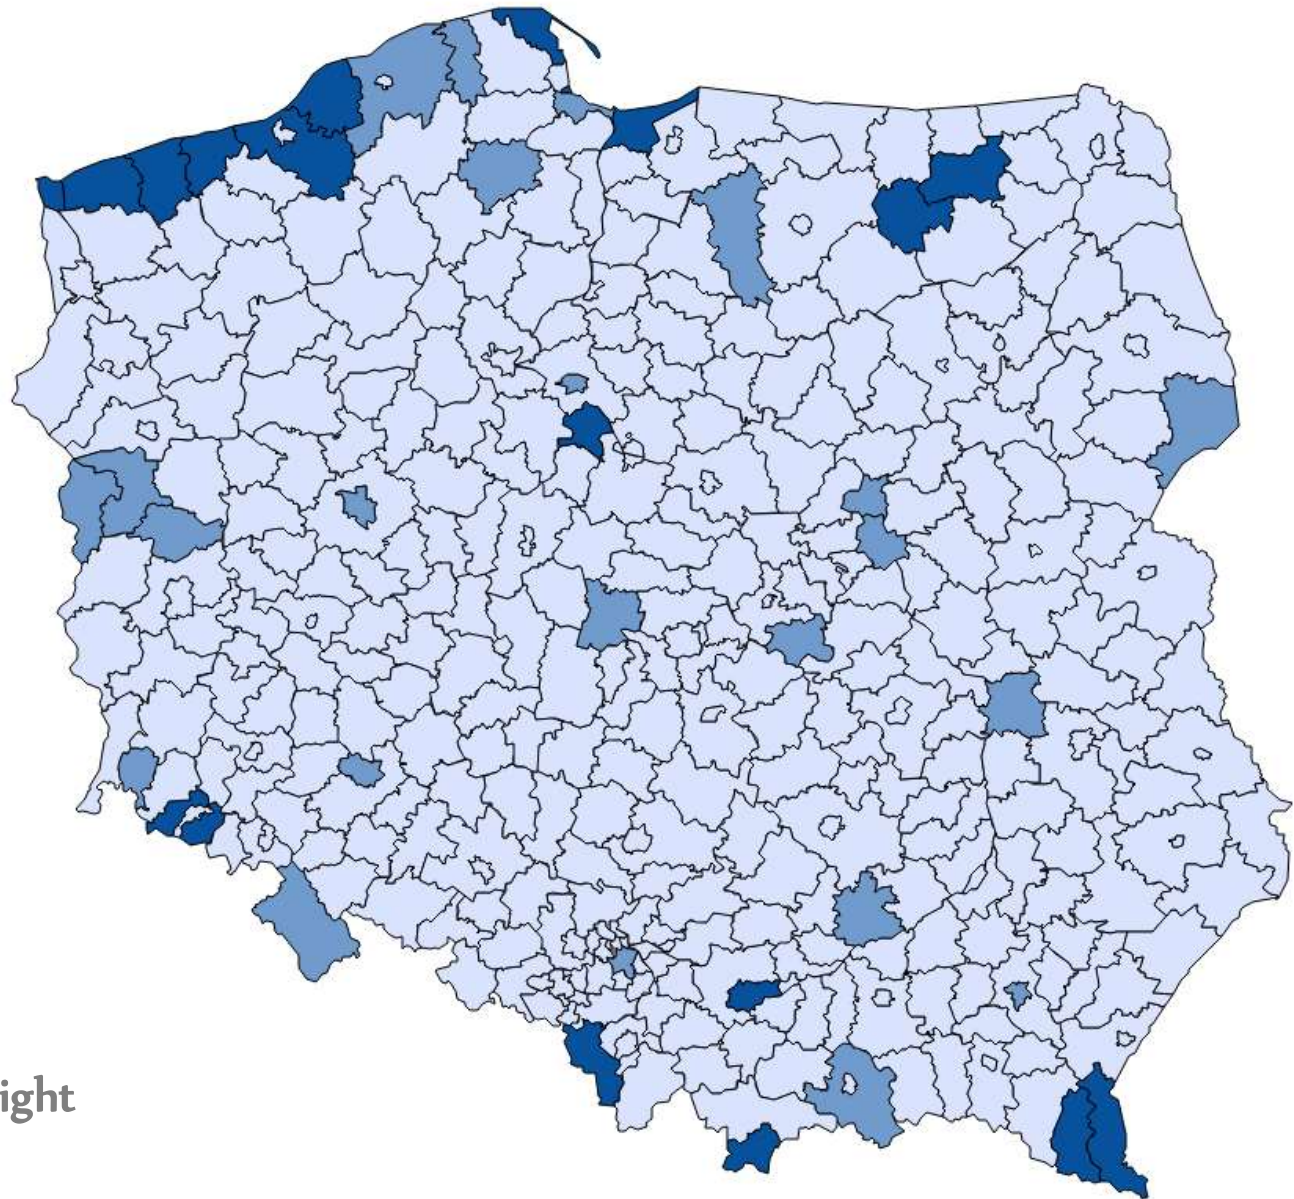

West
Pomerania

Network of long-distance cycle routes in West
Pomerania Region

Distribution of overnight
stays per 1000
inhabitants

Survey of bicycle paths
and paved forest roads

Network of long-distance cycle routes in Western Pomerania Region

4 routes – 1100 km
410 km of new cycle paths

51 mln €

Components of West Pomerania cycling network

22%

existing cycle paths

36%

51 mln €
410 km

new cycle paths